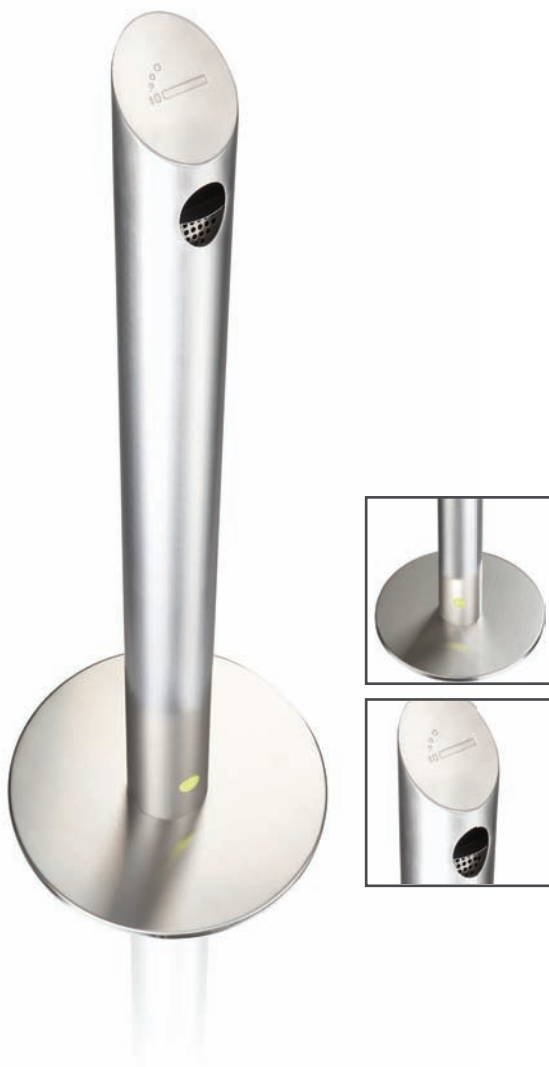

Better Outdoor.

Cibins Slim

Brushed high grade stainless steel, including a powder coated removable liner for easy emptying of cigarette waste, supplied with dowel pins and screws for convenient base mounting. With a safety lock to prevent unauthorized opening. Ideally suited for: smoking areas, entrances, office buildings, restaurants, bars, hotels, shopping malls and public places.

Ø350x1005
Capacity: 3,25l

cibins®